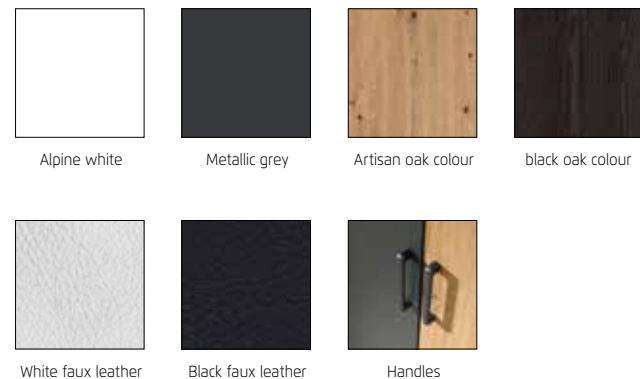

AG315 Metallic grey, App. black oak colour/Black faux leather

AG283 Alpine white, App. black oak colour/Black faux leather

AG282 Artisan oak colour, App. black oak colour/Black faux leather

AG316 Metallic grey, App. Artisan oak colour/Black faux leather

AG337 Alpine white, App. Artisan oak colour/White faux leather

AG282 Artisan oak colour, App. black oak colour/Black faux leather

| Front/Carcase | Colour code | | |
|--------------------|---|---|---|
| | Applications black oak colour/ Black faux leather | Applications Artisan oak colour/ White faux leather | Applications Artisan oak colour/ Black faux leather |
| Metallic grey | AG315 | - | AG316 |
| Alpine white | AG283 | AG337 | - |
| Artisan oak colour | AG282 | - | - |

Award-winning and certified

| Front/Carcase | Colour code | | |
|--------------------|---|---|---|
| | Applications black oak colour/ Black faux leather | Applications Artisan oak colour/ White faux leather | Applications Artisan oak colour/ Black faux leather |
| Metallic grey | AG315 | - | AG316 |
| Alpine white | AG283 | AG337 | - |
| Artisan oak colour | AG282 | - | - |

| Front/Carcase | Colour code | | |
|--------------------|---|---|---|
| | Applications black oak colour/ Black faux leather | Applications Artisan oak colour/ White faux leather | Applications Artisan oak colour/ Black faux leather |
| Metallic grey | AG315 | - | AG316 |
| Alpine white | AG283 | AG337 | - |
| Artisan oak colour | AG282 | - | - |