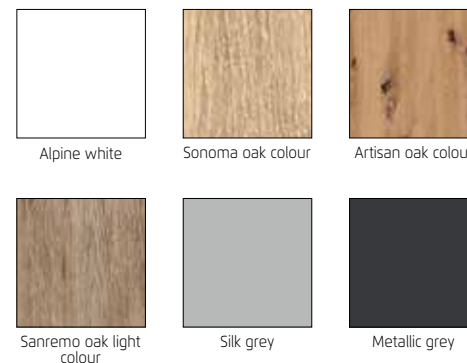

Matching pieces and accessories can be found after the wardrobes.

EASY SLIDE

Front-/Carcase colours:

Front colours:

Handle strips:

- Aluminium colour
- Chrome-coloured
- Alpine white
- Metallic grey
- Carcase coloured

Very easy to plan using:
furn plan

Matching pieces and rauch ORANGE accessories 1.1 can be found after the wardrobes.

AD900-54J9 + 9P4L Artisan oak colour, Middle door Mirror, Aluminium-coloured handle strips, passepartout with lighting

A9R96-5545 Carcase Alpine white, Outer doors High polish white, Middle door Mirror, Aluminium-coloured handle strips

A8AB0-54J9 Metallic grey, Middle door Mirror, Handle strips Metallic grey

Supplier: Rauch Möbelwerke GmbH