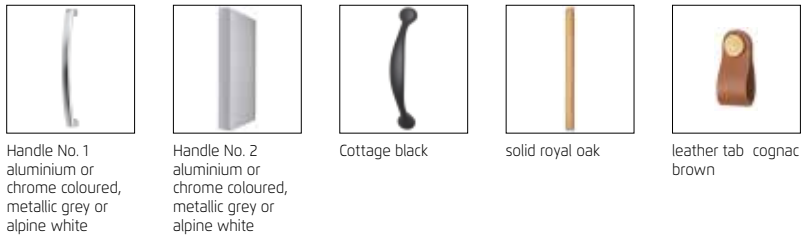

• Handle variants