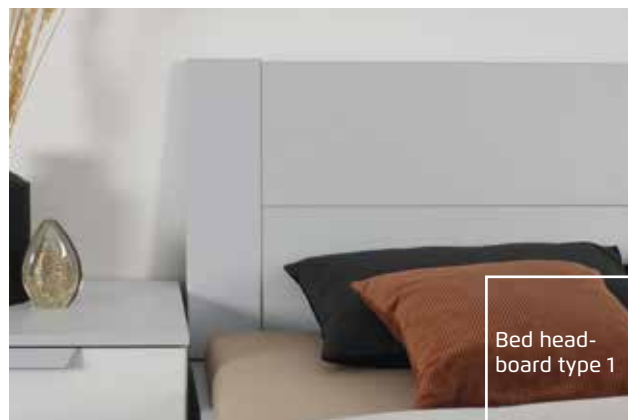

• **Bed frames and headboards** (Colour, High polish)

• **Headboards with padded panel** (Woven fabric, Faux leather, Corduroy fabric)

• **Plinth drawers** (Colour, High polish)

Bed head-board type 1