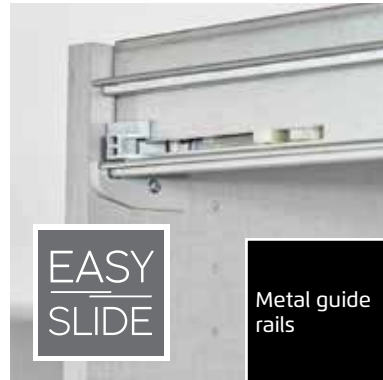

# Quality features

rauch ORANGE

Interior colour  
Texline  
colour

EASY  
SLIDE

Metal guide  
rails

Drawers  
on silent  
ball-bearing  
runners

Optional  
dampers for  
hinged and  
sliding doors

The following space is required to mount the wardrobe:  
**wardrobe height + min. 15 cm,**  
**wardrobe width + min. 15 cm on each side.**