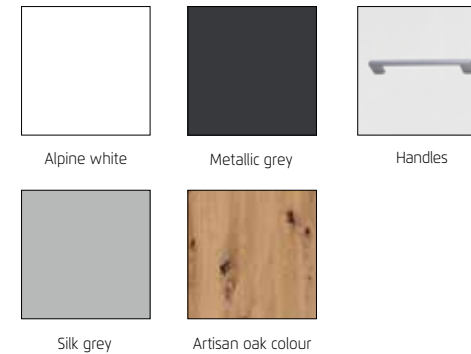

Front/Carcase, Applications	Colour code	
	App. Silk grey	App. Artisan oak colour
Metallic grey (metallic grey handles and handle strips)	-	AC104
Alpine white (aluminium-coloured handles, alpine white handle strips)	AD159	AC105

# Quality features

rauch ORANGE

Interior colour  
Texline  
colour

EASY  
SLIDE

Metal guide  
rails

Drawers  
on silent  
ball-bearing  
runners

Optional  
dampers for  
hinged and  
sliding doors

For extras, see  
rauch ORANGE  
Accessories 11.

## Award-winning and certified

Front/Carcase, Applications	Colour code	
	App. Silk grey	App. Artisan oak colour
Metallic grey (metallic grey handles and handle strips)	-	AC104
Alpine white (aluminium-coloured handles, alpine white handle strips)	AD159	AC105