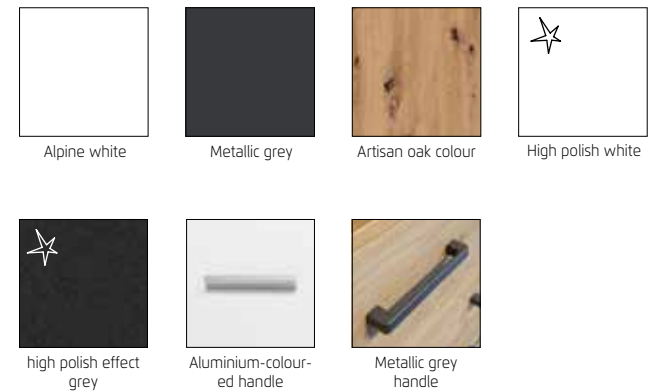

Front/Carcase	Colour code	
	Handles Aluminium colour	Handles Metallic grey
Alpine white	<b>AD660</b>	<b>AC280</b>
Metallic grey	<b>AD661</b>	<b>AC281</b>
Artisan oak colour	<b>AD662</b>	<b>AC282</b>
Front High polish White/Carcase Alpine white	<b>AD663</b>	<b>AC283</b>
Front High polish effect grey/Carcase Metallic grey	<b>AD664</b>	<b>AC284</b>

Supplier: Rauch Möbelwerke GmbH

COL. CODE	FRONT ▶	DEKOR (Carcase coloured)		HIGH POLISH WHITE		HIGH POLISH EFFECT GREY	
CARCASE COLOUR ▼	HANDLES ▶	Handles Aluminium colour	Handles Metallic grey	Handles Aluminium colour	Handles Metallic grey	Handles Aluminium colour	Handles Metallic grey
Alpine white		<b>AD660</b>	<b>AC280</b>	<b>AD663</b>	<b>AC283</b>	---	---
Metallic grey		<b>AD661</b>	<b>AC281</b>	---	---	<b>AD664</b>	<b>AC284</b>
Artisan oak colour		<b>AD662</b>	<b>AC282</b>	---	---	---	---