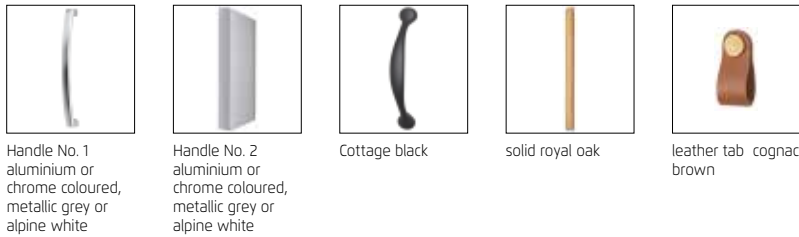

ADITIO

rauch ORANGE

Purchase Price list

24.11.2023 SIS_AG
valid until revoked

• Front/carcase colours (Colour)

• Front colours (High polish, Glass)

• Handle variants

• Feet