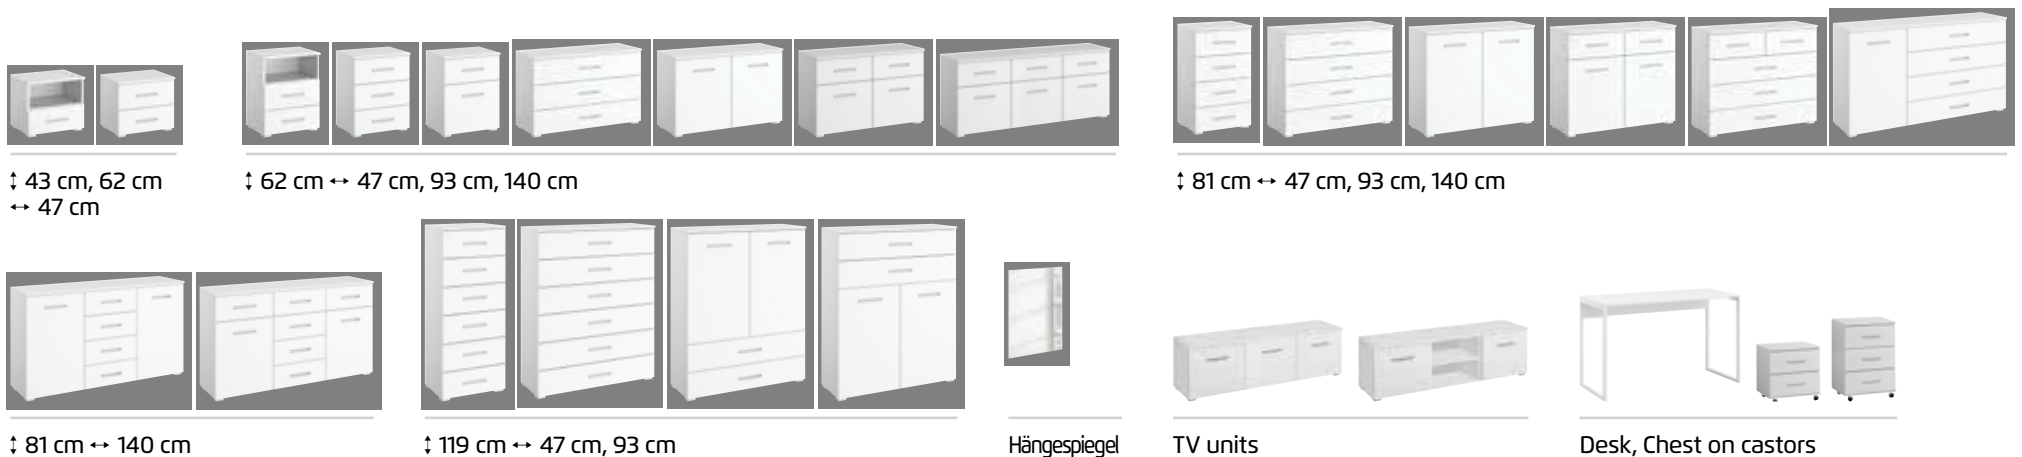

• Bedside tables, chests, Desks and chests on castors

All drawers with cushioned self-closing mechanism.