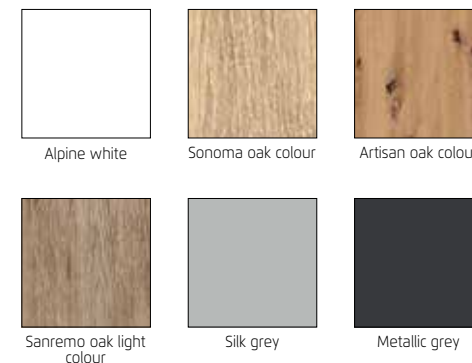

Matching pieces and accessories can be found after the wardrobes.

EASY SLIDE

Front-/Carcase colours:

Front colours:

AD900-54J9 + 9P4L Artisan oak colour, Middle door Mirror, Aluminium-coloured handle strips, passepartout with lighting

A9R96-5545 Carcase Alpine white, Outer doors High polish white, Middle door Mirror, Aluminium-coloured handle strips

A8AB0-54J9 Metallic grey, Middle door Mirror, Handle strips Metallic grey

Handle strips:

- Aluminium colour
- Chrome-coloured
- Alpine white
- Metallic grey
- Carcase coloured

Matching pieces and rauch ORANGE accessories 1.1 can be found after the wardrobes.

Supplier: Rauch Möbelwerke GmbH

Quality features